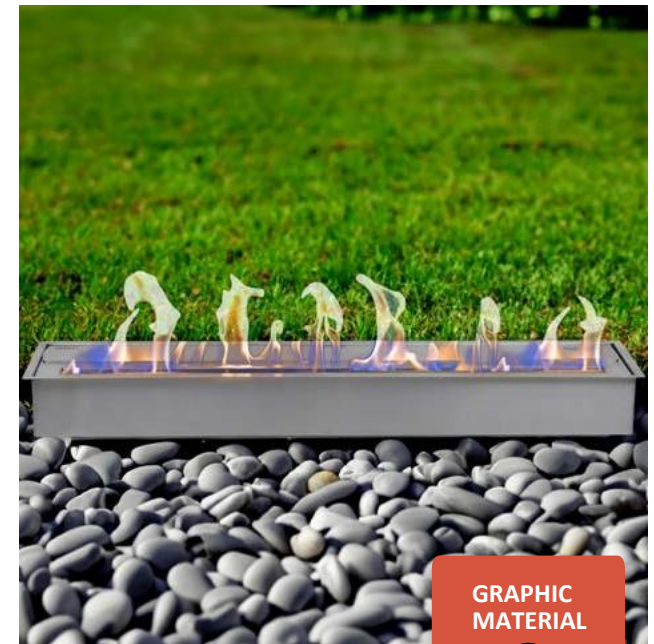

PACKAGING

1 package / 11.2 kg. Gross

99 x 26 x 15.5 cm

GRAPHIC MATERIAL

DOWNLOAD