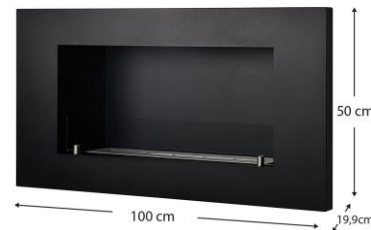

SPECIFICATIONS

- Structure material: steel, tempered glass
- Dimensions: 100 x 19 x 50 cm
- Glass dimension: 50 x 10 cm
- Weight: 11 Kg
- Burner: 60 x 10 x 7 cm
- Deposit/Combustion time 2500 ml - 300'
- Heat capacity: 3.12 KW/h

PACKAGING

1 package / 14 kg. Gross

111 x 60 x 31 cm

GRAPHIC
MATERIAL

DOWNLOAD