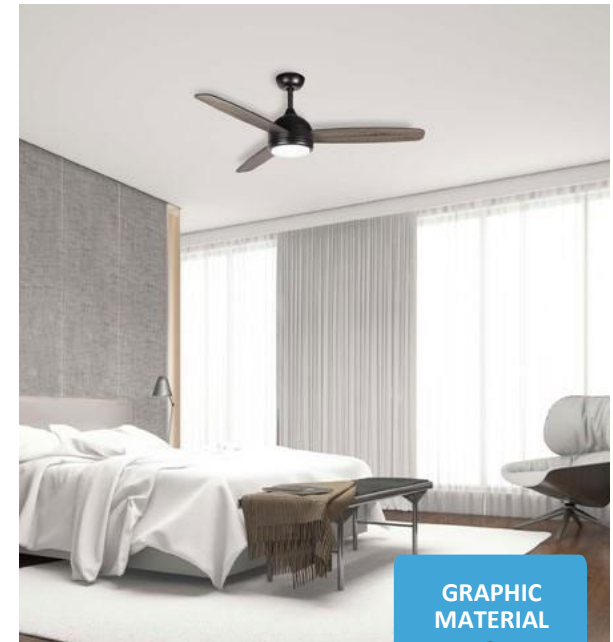

PACKAGING

6.5 kg

66x29x32 cm

GRAPHIC MATERIAL

DOWNLOAD