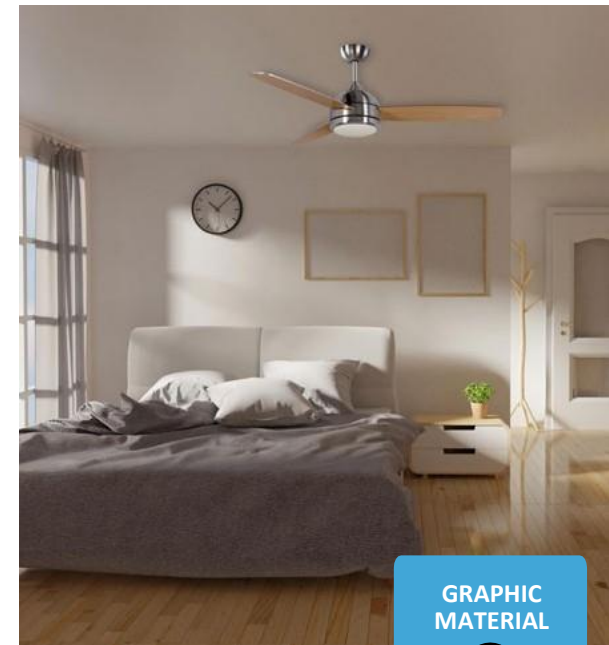

PACKAGING

6.5 kg

66x29x32 cm

GRAPHIC MATERIAL

DOWNLOAD