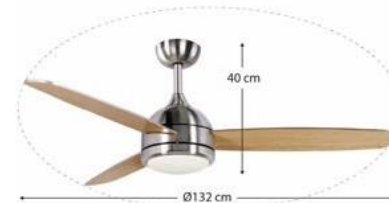

PACKAGING

6.5 kg

66x29x32 cm

GRAPHIC MATERIAL

DOWNLOAD