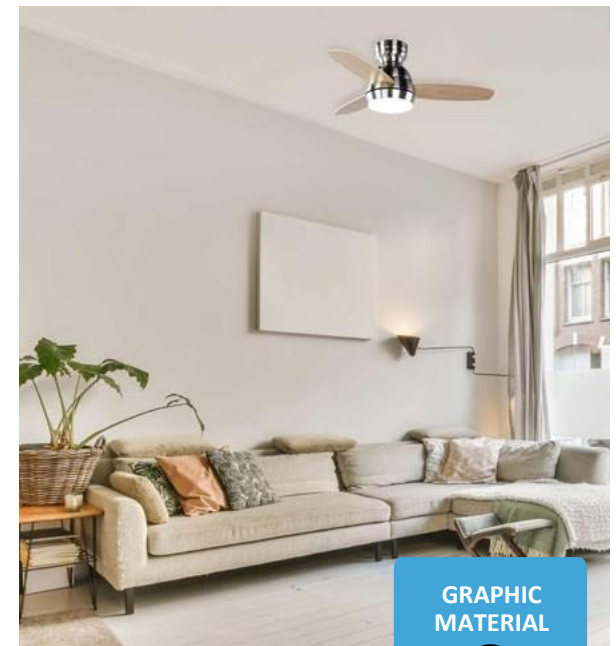

PACKAGING

5.5 kg

43x26x28 cm

GRAPHIC MATERIAL

DOWNLOAD