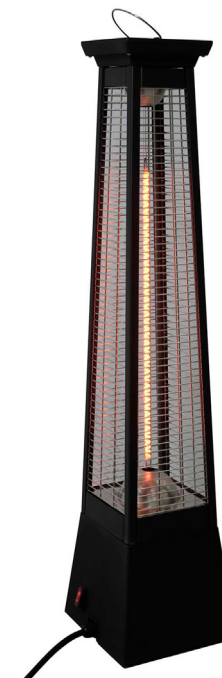

Volcano 2000w

SKU: KT0110

EAN: 8445401003892

KEKAI blends experience, design, and warmth in each of its products. Adapting to every space and moment for you to always feel better at home.

Instantly warm you garden, backyard or living room with its electric infrared heaters.

'**Volcano 2000W**' is an infrared electric stove that can be placed on the floor and works both for **indoors and outdoors**. It will immediately heat the people around it.

This heater can **warm an up to 4-6 m² area** and it has a **1500/2000W power**. It is also **IP44 water resistant**.

Enjoy your spaces without worries. Volcano 2000W has a **protection switch in case the stove rolls over** and an **overheating safety system** so you can use it with no risks.

Specifications

- 20 x 20 x 80 cm
- Indoor & Outdoor
- Area: 4-6 m²
- Carbon fiber lamps
- Power 1500/2000W
- IP44 Water resistant
- RoHS CE-Certification

Packaging

4,5 Kg

24 x 24 x 86 cm