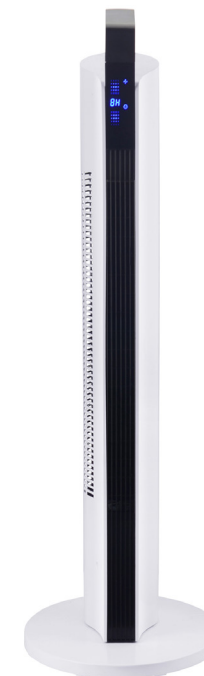

Touch screen tower 2000w

SKU: KTP2040

EAN: 8445401003731

KEKAI blends experience, design, and warmth in each of its products. Adapting to every space and moment for you to always feel better at home.

Its electric heaters are an efficient and practical option to keep a nice temperature on your home's rooms. 'Touch screen tower 2000W' is a high efficiency PTC heater. Easily place it on the floor and adjust its power to any of its two available levels: 1200/2000W.

Set your preferences. It has a remote control with which you can select between its four modes: off/fan/low/high. Set its timer to up to 8 hours or adjust its thermostat, it goes from 10 to 49 °C.

You also have access to the settings through its tactile control panel.

This ceramic tower heater has a LED screen, anti-burn and overheating protection and safety system in case of rollover.

Specifications

- 31 x 31 x 89 cm
- Ceramic structure
- 4 modes: off/fan/low/high
- Adjustable power
- To place on the floor
- Anti-burn protection
- Adjustable temperature from 10 to 49°C
- Remote control
- Timer
- LED light
- RoHS CE Certification

Packaging

4,2 Kg

93 x 17,8 x 21,6 cm